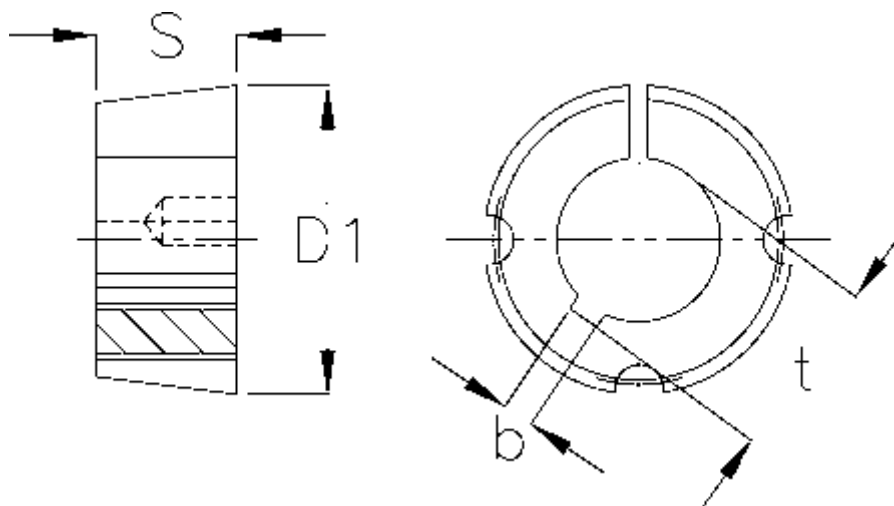

Article number: 6160401615022

Description: Taper bush 1615 bore $\varnothing 22$ mm

Measures

b	= 6
Bore	= 22
Bush type	= 1615
D1	= 57
S	= 38,1
Screw size	= 3/8 x 5/8"
t	= 24.8
Transmission moment	= 486